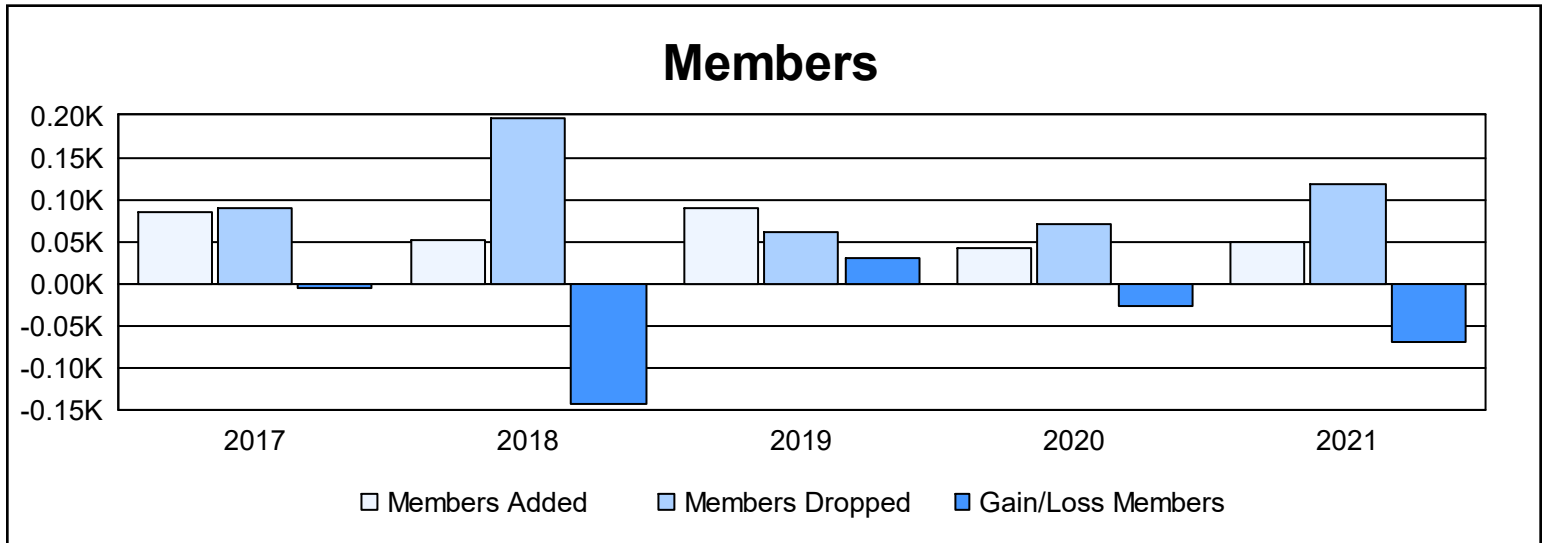

Year	New Clubs	Dropped Clubs	Gain/ Loss Clubs	New Members	Charter Members	Reinstate Members	Transfer Members	Total Member Added	Total Members Dropped	Gain/ Loss Members
2016-2017	0	1	-1	76	0	7	1	84	90	-6
2017-2018	0	5	-5	50	0	2	0	52	196	-144
2018-2019	0	0	0	68	0	20	2	90	60	30
2019-2020	0	0	0	37	0	4	1	42	70	-28
2020-2021	0	3	-3	25	0	25	0	50	119	-69
<b>Average</b>	<b>0</b>	<b>2</b>	<b>-2</b>	<b>51</b>	<b>0</b>	<b>12</b>	<b>1</b>	<b>64</b>	<b>107</b>	<b>-43</b>

### Membership Composition June 2021 Cumulative