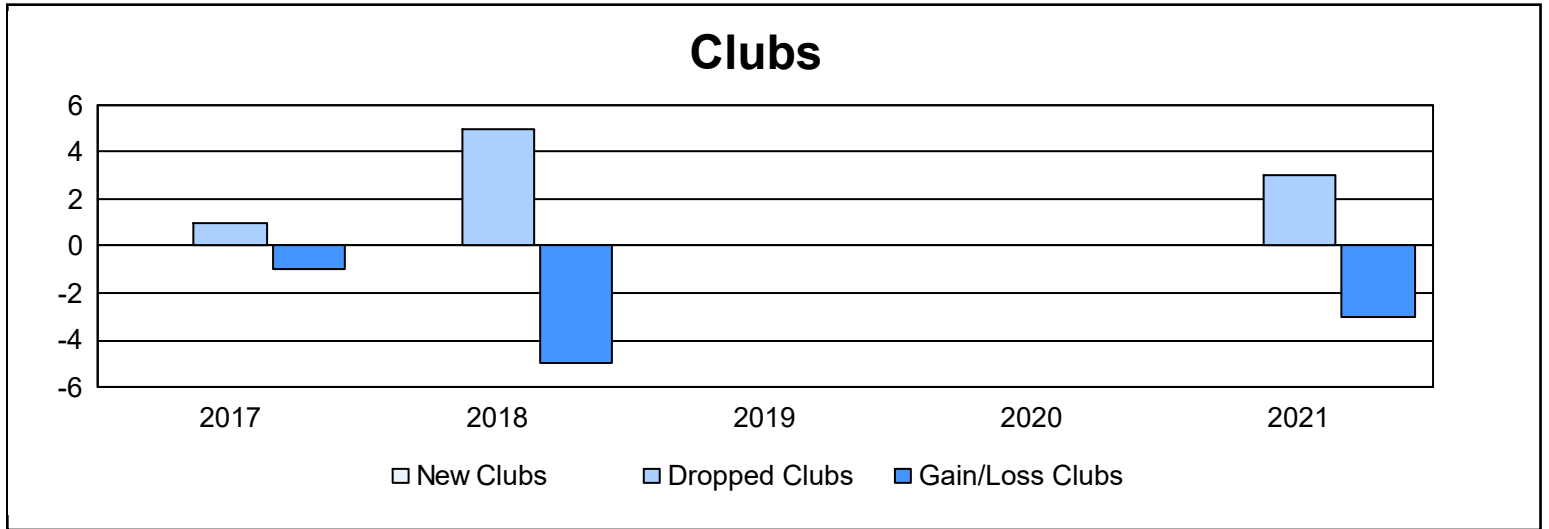

Year	New Clubs	Dropped Clubs	Gain/ Loss Clubs	New Members	Charter Members	Reinstate Members	Transfer Members	Total Member Added	Total Members Dropped	Gain/ Loss Members
2016-2017	0	1	-1	76	0	7	1	84	90	-6
2017-2018	0	5	-5	50	0	2	0	52	196	-144
2018-2019	0	0	0	68	0	20	2	90	60	30
2019-2020	0	0	0	37	0	4	1	42	70	-28
2020-2021	0	3	-3	25	0	25	0	50	119	-69
<b>Average</b>	<b>0</b>	<b>2</b>	<b>-2</b>	<b>51</b>	<b>0</b>	<b>12</b>	<b>1</b>	<b>64</b>	<b>107</b>	<b>-43</b>

### Membership Composition June 2021 Cumulative